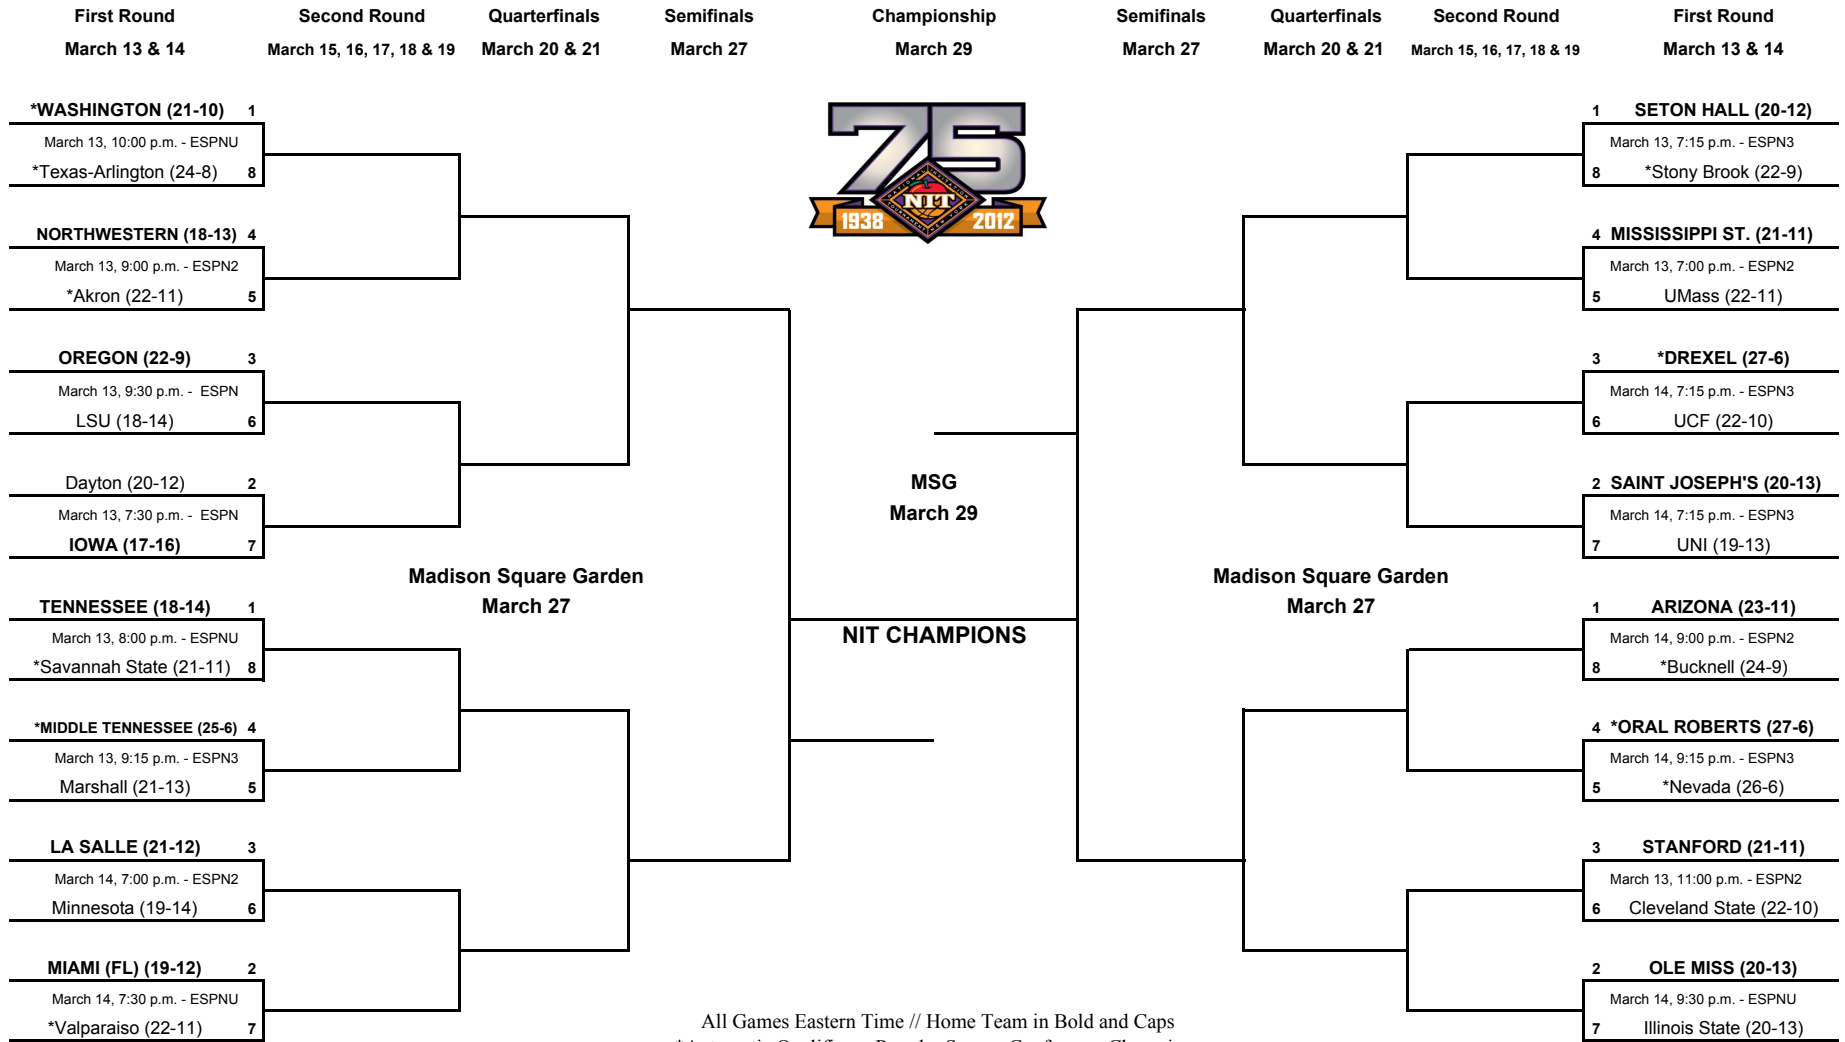

# 2012 NATIONAL INVITATION TOURNAMENT®

All Games Eastern Time // Home Team in Bold and Caps  
 \*Automatic Qualifiers - Regular Season Conference Champions